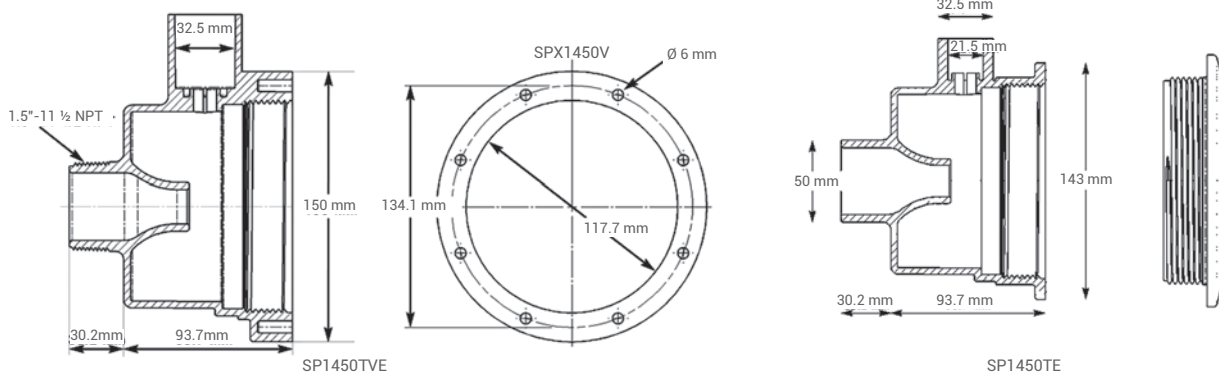

Turbo Jet

THE ESSENTIAL ACCESSORY FOR MASSAGE AND RELAXATION

- **Universal:** can be fitted to all types of pool (vinyl, concrete, above-ground)
- **Adjustable flow and power**

SP1450TVE

SP1450TE

	Description	Item
TURBO JET	Turbo Jet 1.5" socket with o-ring seal for concrete pools	SP1450TE
	Turbo Jet Vinyl for vinyl pools	SP1450TVE
TURBO JET ACCESSORIES	Wintering plug with o-ring seal	SP1450WP2
	Wintering cover with o-ring seal	SP1450WP
	Air control for Turbo Jet Vinyl	SP1450AC