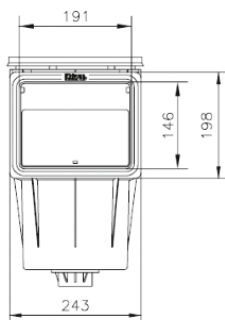

# Mirror Skimmer - Cofies

It is recommended that you use a water level regulator with a mirror pool skimmer. Item: 3150

	Description	Vinyl Item
MIRROR SKIMMER COFIES	Large mouth mirror pool skimmer	3139
	Light grey large mouth mirror pool skimmer	3139LG

Dims	A	A1	B	C	C3	D2	E1	L	N
mm	483.8	14.5	250.3	634	117.4	142.5	539.1	38	249.2

# Skimmer - Kripsol®

Skimmer dimension - small track

Skimmer dimension - wide track

	Description	Concrete Item	Vinyl Item	Vinyl with Insert Item
KRIPSOL® SKIMMER	Skimmer SKS Small Track Concrete Kripsol®	060110100000	-	-
	Skimmer SKSL Small Track Vinyl Kripsol®	-	060110200000	-
	Skimmer SKSLI Small Track Vinyl With Insert	-	-	060110300000
	Skimmer SKA Wide Track Concrete Kripsol®	060111100000	-	-
	Skimmer SKAL Wide Track Vinyl Kripsol®	-	060111200000	-
	Skimmer SKALI Wide Track Vinyl With Insert	-	-	060111300000