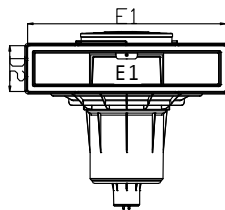

# Mirror Skimmer - Cofies

It is recommended that you use a water level regulator with a mirror pool skimmer. Item: 3150

	Description	Vinyl Item
MIRROR SKIMMER COFIES	Large mouth mirror pool skimmer	3139
	Light grey large mouth mirror pool skimmer	3139LG

Dims	A	A1	B	C	C3	D2	E1	L	N
mm	483.8	14.5	250.3	634	117.4	142.5	539.1	38	249.2

# Skimmer - Kripsol®

Skimmer dimension - small track

Skimmer dimension - wide track

	Description	Concrete Item	Vinyl Item	Vinyl with Insert Item
KRIPSOL® SKIMMER	Skimmer SKS Small Track Concrete Kripsol®	060110100000	-	-
	Skimmer SKSL Small Track Vinyl Kripsol®	-	060110200000	-
	Skimmer SKSLI Small Track Vinyl With Insert	-	-	060110300000
	Skimmer SKA Wide Track Concrete Kripsol®	060111100000	-	-
	Skimmer SKAL Wide Track Vinyl Kripsol®	-	060111200000	-
	Skimmer SKALI Wide Track Vinyl With Insert	-	-	060111300000