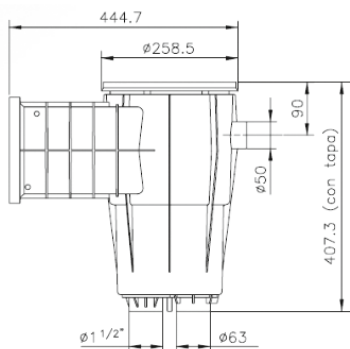

# Mirror Skimmer - Cofies

It is recommended that you use a water level regulator with a mirror pool skimmer. Item: 3150

	Description	Vinyl Item
MIRROR SKIMMER COFIES	Large mouth mirror pool skimmer	3139
	Light grey large mouth mirror pool skimmer	3139LG

Dims	A	A1	B	C	C3	D2	E1	L	N
mm	483.8	14.5	250.3	634	117.4	142.5	539.1	38	249.2

# Skimmer - Kripsol®

Skimmer dimension - small track

Skimmer dimension - wide track

	Description	Concrete Item	Vinyl Item	Vinyl with Insert Item
KRIPSOL® SKIMMER	Skimmer SKS Small Track Concrete Kripsol®	060110100000	-	-
	Skimmer SKSL Small Track Vinyl Kripsol®	-	060110200000	-
	Skimmer SKSLI Small Track Vinyl With Insert	-	-	060110300000
	Skimmer SKA Wide Track Concrete Kripsol®	060111100000	-	-
	Skimmer SKAL Wide Track Vinyl Kripsol®	-	060111200000	-
	Skimmer SKALI Wide Track Vinyl With Insert	-	-	060111300000