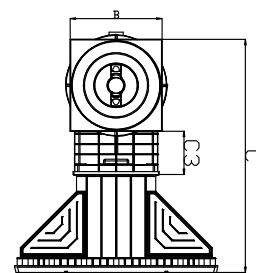

# Mirror Skimmer - Cofies

It is recommended that you use a water level regulator with a mirror pool skimmer. Item: 3150

	Description	Vinyl Item
MIRROR SKIMMER COFIES	Large mouth mirror pool skimmer	3139
	Light grey large mouth mirror pool skimmer	3139LG

Dims	A	A1	B	C	C3	D2	E1	L	N
mm	483.8	14.5	250.3	634	117.4	142.5	539.1	38	249.2

# Skimmer - Kripsol®

Skimmer dimension - small track

Skimmer dimension - wide track

	Description	Concrete Item	Vinyl Item	Vinyl with Insert Item
KRIPSOL® SKIMMER	Skimmer SKS Small Track Concrete Kripsol®	060110100000	-	-
	Skimmer SKSL Small Track Vinyl Kripsol®	-	060110200000	-
	Skimmer SKSLI Small Track Vinyl With Insert	-	-	060110300000
	Skimmer SKA Wide Track Concrete Kripsol®	060111100000	-	-
	Skimmer SKAL Wide Track Vinyl Kripsol®	-	060111200000	-
	Skimmer SKALI Wide Track Vinyl With Insert	-	-	060111300000