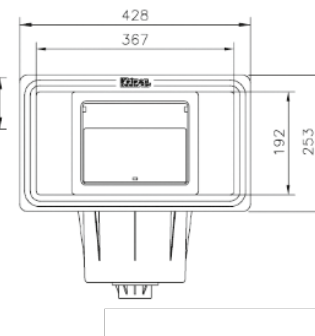

# Mirror Skimmer - Cofies

It is recommended that you use a water level regulator with a mirror pool skimmer. Item: 3150

	Description	Vinyl Item
MIRROR SKIMMER COFIES	Large mouth mirror pool skimmer	3139
	Light grey large mouth mirror pool skimmer	3139LG

Dims	A	A1	B	C	C3	D2	E1	L	N
mm	483.8	14.5	250.3	634	117.4	142.5	539.1	38	249.2

# Skimmer - Kripsol®

Skimmer dimension - small track

Skimmer dimension - wide track

	Description	Concrete Item	Vinyl Item	Vinyl with Insert Item
KRIPSOL® SKIMMER	Skimmer SKS Small Track Concrete Kripsol®	060110100000	-	-
	Skimmer SKSL Small Track Vinyl Kripsol®	-	060110200000	-
	Skimmer SKSLI Small Track Vinyl With Insert	-	-	060110300000
	Skimmer SKA Wide Track Concrete Kripsol®	060111100000	-	-
	Skimmer SKAL Wide Track Vinyl Kripsol®	-	060111200000	-
	Skimmer SKALI Wide Track Vinyl With Insert	-	-	060111300000