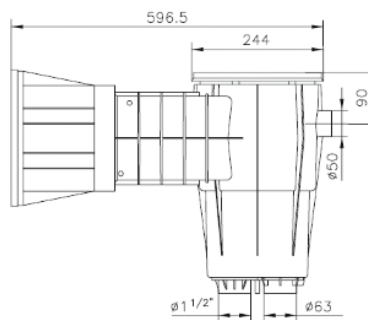

# Mirror Skimmer - Cofies

It is recommended that you use a water level regulator with a mirror pool skimmer. Item: 3150

	Description	Vinyl Item
MIRROR SKIMMER COFIES	Large mouth mirror pool skimmer	3139
	Light grey large mouth mirror pool skimmer	3139LG

Dims	A	A1	B	C	C3	D2	E1	L	N
mm	483.8	14.5	250.3	634	117.4	142.5	539.1	38	249.2

# Skimmer - Kripsol®

Skimmer dimension - small track

Skimmer dimension - wide track

	Description	Concrete Item	Vinyl Item	Vinyl with Insert Item
KRIPSOL® SKIMMER	Skimmer SKS Small Track Concrete Kripsol®	060110100000	-	-
	Skimmer SKSL Small Track Vinyl Kripsol®	-	060110200000	-
	Skimmer SKSLI Small Track Vinyl With Insert	-	-	060110300000
	Skimmer SKA Wide Track Concrete Kripsol®	060111100000	-	-
	Skimmer SKAL Wide Track Vinyl Kripsol®	-	060111200000	-
	Skimmer SKALI Wide Track Vinyl With Insert	-	-	060111300000