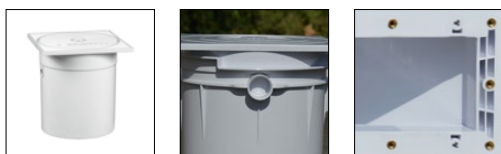

# Mirror Skimmer - Cofies

It is recommended that you use a water level regulator with a mirror pool skimmer. Item: 3150

	Description	Vinyl Item
MIRROR SKIMMER COFIES	Large mouth mirror pool skimmer	3139
	Light grey large mouth mirror pool skimmer	3139LG